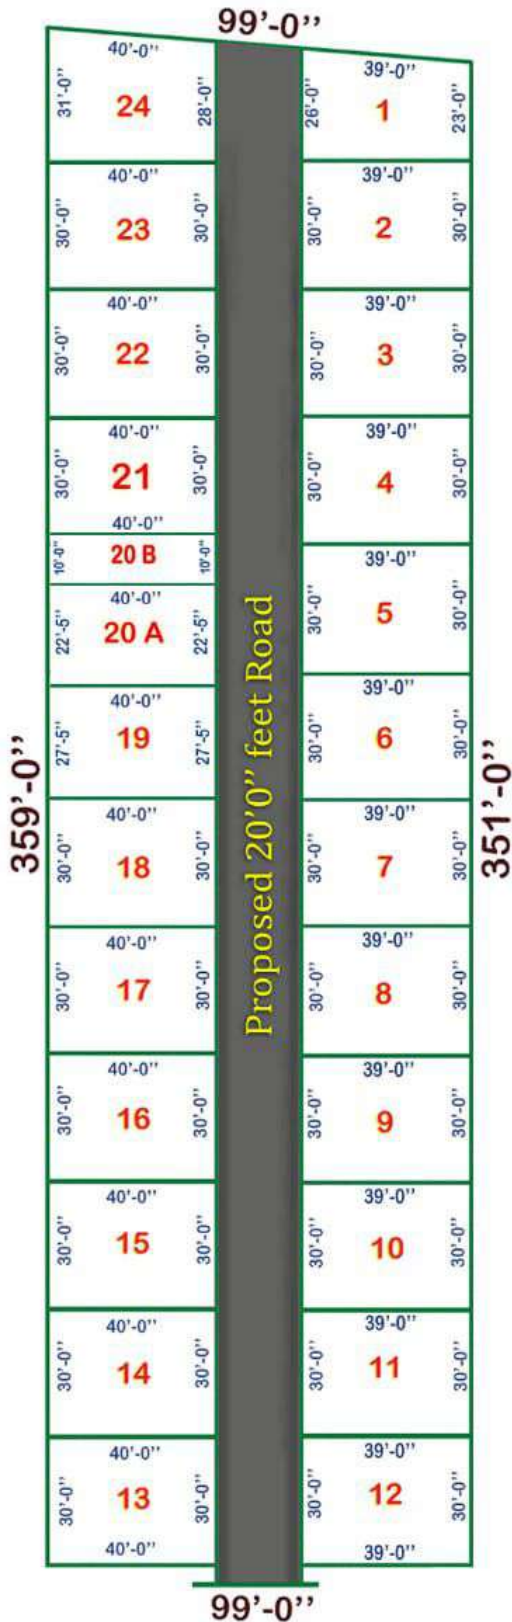

PLAN SHOWING THE LAY- OUT HOUSE SITES IN S.NO,31/4, NO,10-PUTHUR
NEDUNKUDRAM, PANCHAYAT,,KATTANKOLATHUR UNION,CHENGALPATTU, TALUK,
KANCHEPURAM DISTRICT

Avenue - Phase - II Extn

Right Choice

**S.P. PROMOTERS
PRIVATE LIMITED**

PLOT NO	SQFT	PLOT NO	SQFT
1	955	13	1200
2	1170	14	1200
3	1170	15	1200
4	1170	16	1200
5	1170	17	1200
6	1170	18	1200
7	1170	19	1100
8	1170	20A	900
		20B	400
9	1170	21	1200
10	1170	22	1200
11	1170	23	1200
12	1170	24	1180